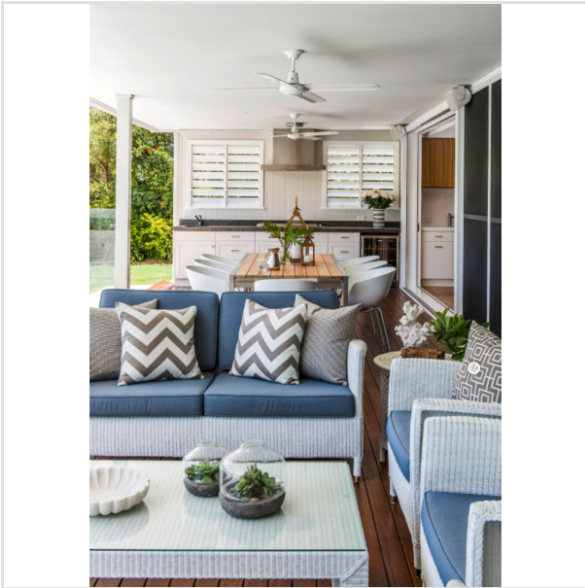

Quantity: 1.0

[Shop It](#)